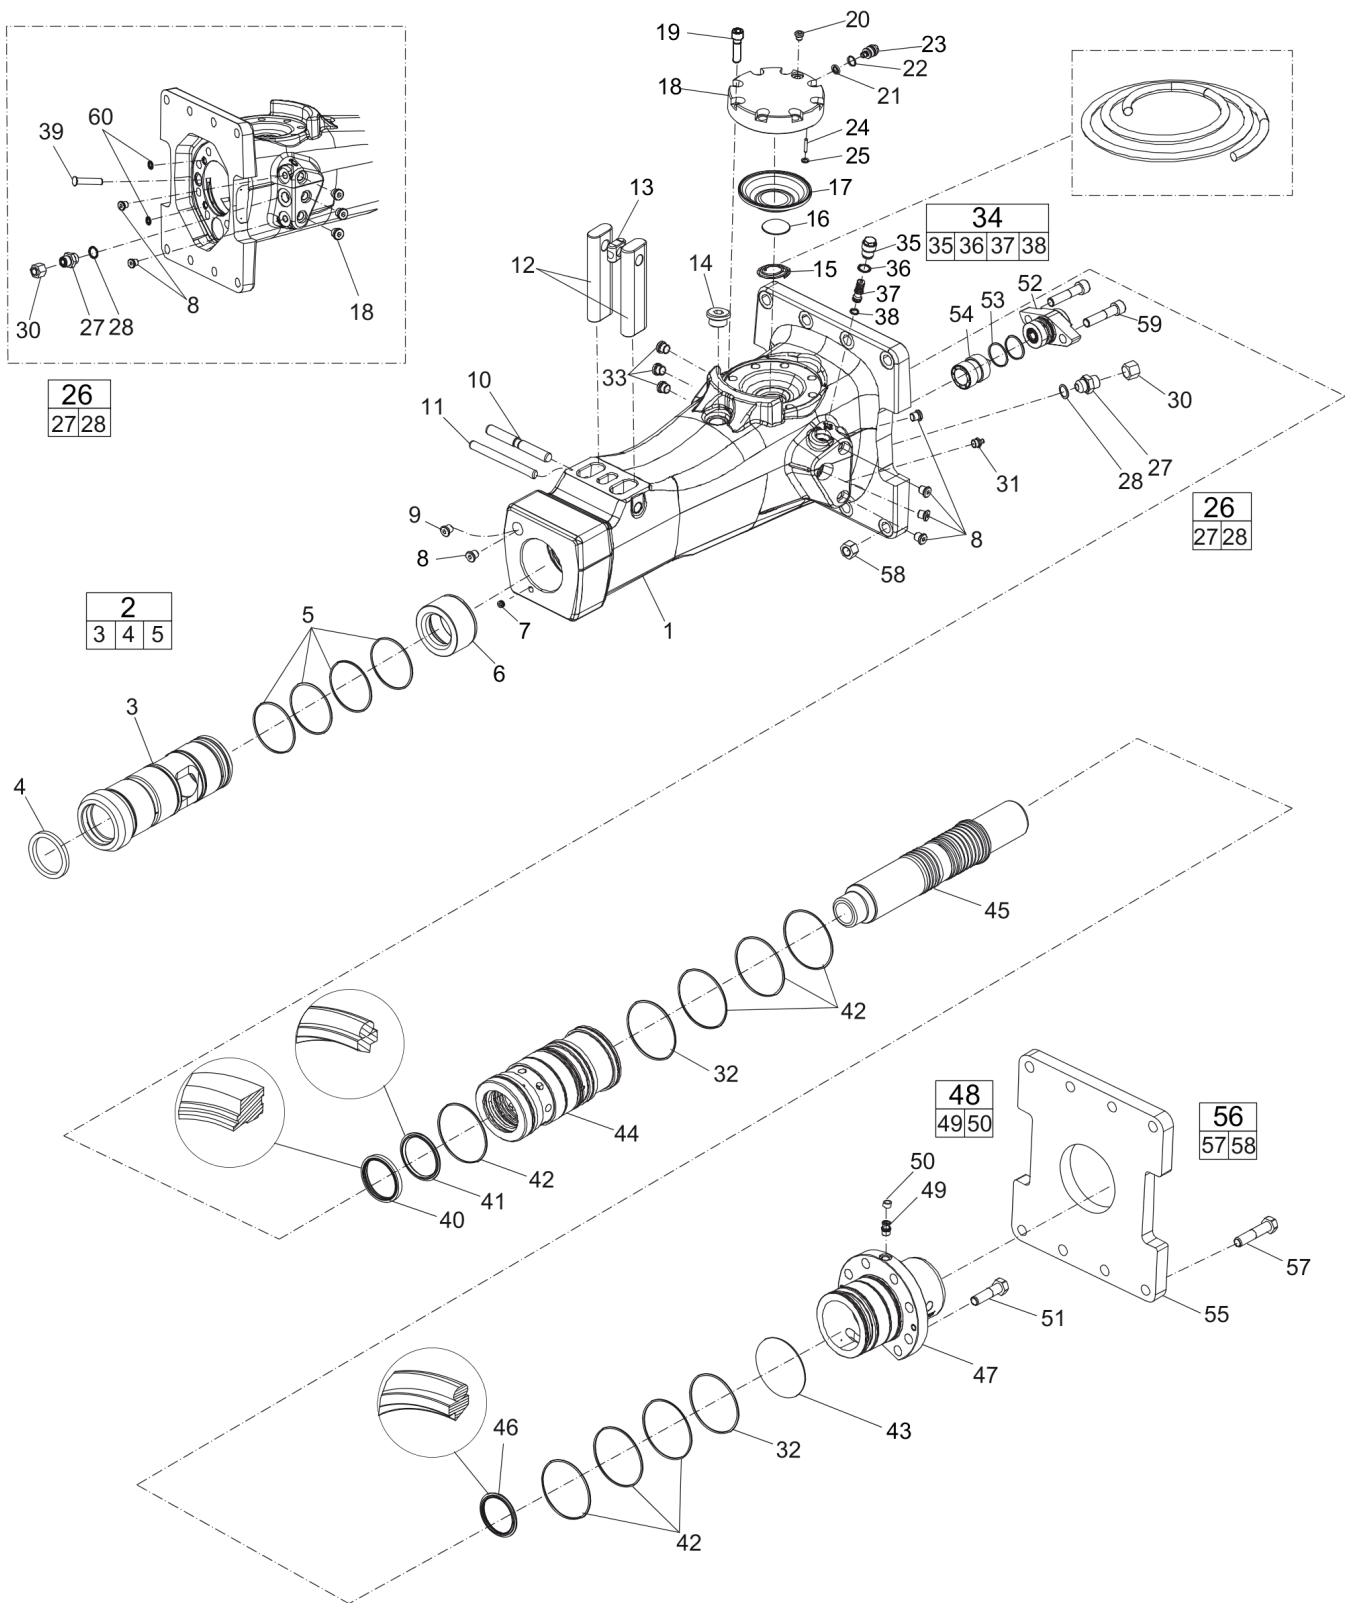

Mechanical SB 202

Refer to Parts Online for the most up to date information. The printed information might be outdated.

Wed Sep 30 03:18:16 MDT 2015

Item	Part No.	Name	Qty	L
1	-	Breaker body	1	
2	3315354080	Bushing standard, complete	1	A
3	-	Bushing, Ø90 mm, Ø3.54 in.	1	
4	3315356200	Scraper ring	1	
5	0663210498	O-ring	4	
6	3315277800	Stop ring	1	
7	0686100009	Plug, Ø10 mm, Ø0.39 in.	1	
8	0686644207	Plug, VSTI R 1/4-ED	6	
9	3315395200	Water nozzle	1	
10	3315135000	Lock pin	1	
11	0108169127	Spring pin, option	1	
12	3315134900	Tool retainer	2	
13	3315141900	Lock buffer	1	
14	0686371803	Plug, VSTI R 3/4-ED	1	
15	3315359600	Plug VSTI R 1/8-ED	1	
16	3315359500	Diaphragm support	1	
17	3315289000	Diaphragm	1	
18	3315282400	Accumulator house	1	
19	0211196534	Hexagon socket screw, Screw with extra high fatigue strength.	8	
20	0686371805	Plug VSTI R 1/8-ED	1	
21	3315329002	Seal ring	1	
22	0663212000	O-ring 13.3 x 2.4 mm (70 shore), 0.52 x 0.09 in.	1	
23	3315366000	Charge valve	1	
24	0101414000	Parallel pin D4 x 25 mm, D4 x 0.98 in.	1	
25	0663211400	O-ring 7.3 x 2.4 mm (90 shore), 0.28 x 0.09 in.	1	
26	0580001846	Nipple, complete	1	
27	-	Nipple	1	
28	0664000003	Seal ring	1	
30	3361353486	Cap	2	
31	0544215300	Grease nipple, ISO 7-R 1/4	1	
32	0663990036	O-ring, 99.5 x 3 mm (90 shore), 3.92 x 0.12 in. (90 shore)	2	
33	0686371801	Plug, VSTI R 3/8 - ED	3	
34	3315335000	Pressure relief valve, complete	1	
35	-	Valve plug	1	
36	-	Pressure relief valve	1	
37	0663905401	O-ring, 10.82 x 1.78 mm , 0.43 x 0.07 in. (90 shore)	1	
38	0663903201	O-ring, 15.6 x 1.78 , 0.62 x 0.07 in. (90 shore)	1	

Refer to Parts Online for the most up to date information. The printed information might be outdated.

Wed Sep 30 03:18:16 MDT 2015